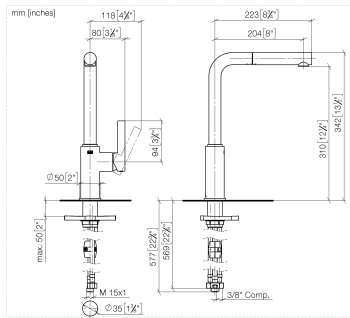

DORNBRACHT PIUR Single-lever mixer Pull-out - Chrome

33 950 210

- 204mm projection
- pivotable spout 360°
- air-enriched flow
- max. flow 5 l/min at 3 bar flow pressure
- lead-free
- fabric braided hose 1500 mm

Intrinsic protection against back flow.

	Chrome	33 950 210-00 0010
	Soft Black	33 950 210-69 0010
	Brushed Nickel	33 950 210-70 0010

DORNBACHT PIUR Single-lever mixer Pull-out - Chrome

33 950 210

Flow rate chart

Codes & Standards

California Energy
Commission
(CEC)

DORNBACHT PIUR Single-lever mixer Pull-out - Chrome

33 950 210

Certificates

IAPMO_N-4976 (2). IAPMO_6397 (2).

DORNBACHT PIUR Single-lever mixer Pull-out - Chrome

33 950 210

Parts for other finishes can be found here: [Soft Black](#)

Spare parts list

No.	Item Number	Name	Quantity used	Delivery time
1	90 12 11 180 01-00	shower	1	2
2	90 14 05 081 00 90	seal	1	2
3	90 23 01 051 01 90	flow reducer	1	2
4	90 30 02 101 00 90	hose	1	2
5	90 14 15 060 00 90	gasket kit	1	2
6	90 15 05 060 00 90	cartridge	1	2
7	90 28 30 011 00-00	cover	1	2
8	90 20 21 001 00-00	handle	1	2
9	90 27 21 001 00-00	rosette	1	2
10	90 30 01 200 00 90	shaft	1	2
11	90 23 10 003 00 90	fixing set	1	2
12	04 30 04 103 00 90	hose	2	2
13	90 30 04 110 00 90	hose	1	2