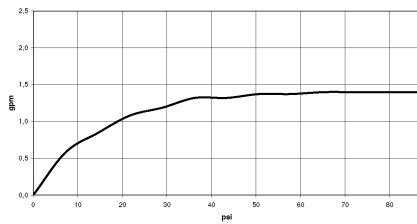

DORNBRACHT PIUR Single-lever mixer Pull-out - Chrome

33 950 210

- 204mm projection
- pivotable spout 360°
- air-enriched flow
- max. flow 5 l/min at 3 bar flow pressure
- lead-free
- fabric braided hose 1500 mm

Intrinsic protection against back flow.

	Chrome	33 950 210-00 0010
	Soft Black	33 950 210-69 0010
	Brushed Nickel	33 950 210-70 0010

DORNBACHT PIUR Single-lever mixer Pull-out - Chrome

33 950 210

Flow rate chart

Codes & Standards

California Energy
Commission
(CEC)

DORNBACHT PIUR Single-lever mixer Pull-out - Chrome

33 950 210

Certificates

IAPMO_N-4976 (2). IAPMO_6397 (2).

DORNBACHT PIUR Single-lever mixer Pull-out - Chrome