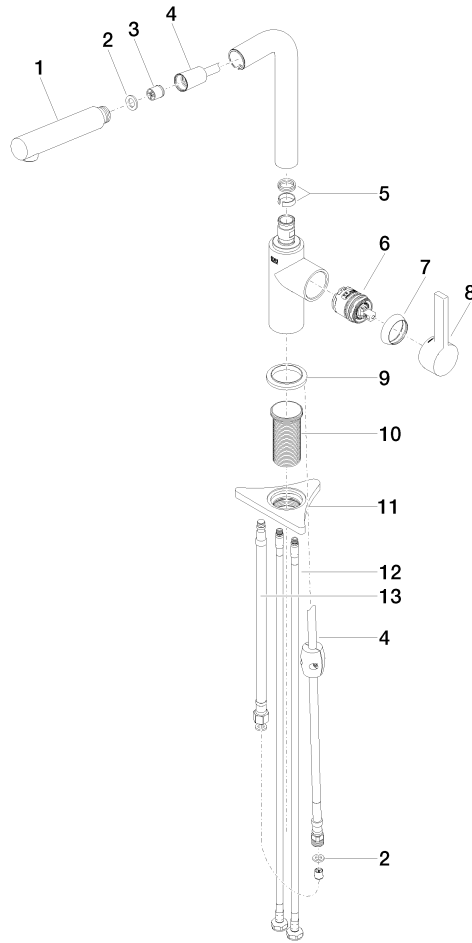

DORNBRACHT PIUR Single-lever mixer Pull-out - Chrome

33 950 210

- 204mm projection
- pivotable spout 360°
- air-enriched flow
- max. flow 5 l/min at 3 bar flow pressure
- lead-free
- fabric braided hose 1500 mm

Intrinsic protection against back flow.

	Chrome	33 950 210-00 0010
	Soft Black	33 950 210-69 0010
	Brushed Nickel	33 950 210-70 0010

DORNBACHT PIUR Single-lever mixer Pull-out - Chrome

33 950 210

Flow rate chart

Codes & Standards

California Energy
Commission
(CEC)

DORNBACHT PIUR Single-lever mixer Pull-out - Chrome

33 950 210

Certificates

IAPMO_N-4976 (2). IAPMO_6397 (2).

DORNBACHT PIUR Single-lever mixer Pull-out - Chrome

33 950 210

Parts for other finishes can be found here: [Soft Black](#)

Spare parts list

No.	Item Number	Name	Quantity used	Delivery time
1	90 12 11 180 01-00	shower	1	2
2	90 14 05 081 00 90	seal	1	2
3	90 23 01 051 01 90	flow reducer	1	2
4	90 30 02 101 00 90	hose	1	2
5	90 14 15 060 00 90	gasket kit	1	2
6	90 15 05 060 00 90	cartridge	1	2
7	90 28 30 011 00-00	cover	1	2
8	90 20 21 001 00-00	handle	1	2
9	90 27 21 001 00-00	rosette	1	2
10	90 30 01 200 00 90	shaft	1	2
11	90 23 10 003 00 90	fixing set	1	2
12	04 30 04 103 00 90	hose	2	2
13	90 30 04 110 00 90	hose	1	2